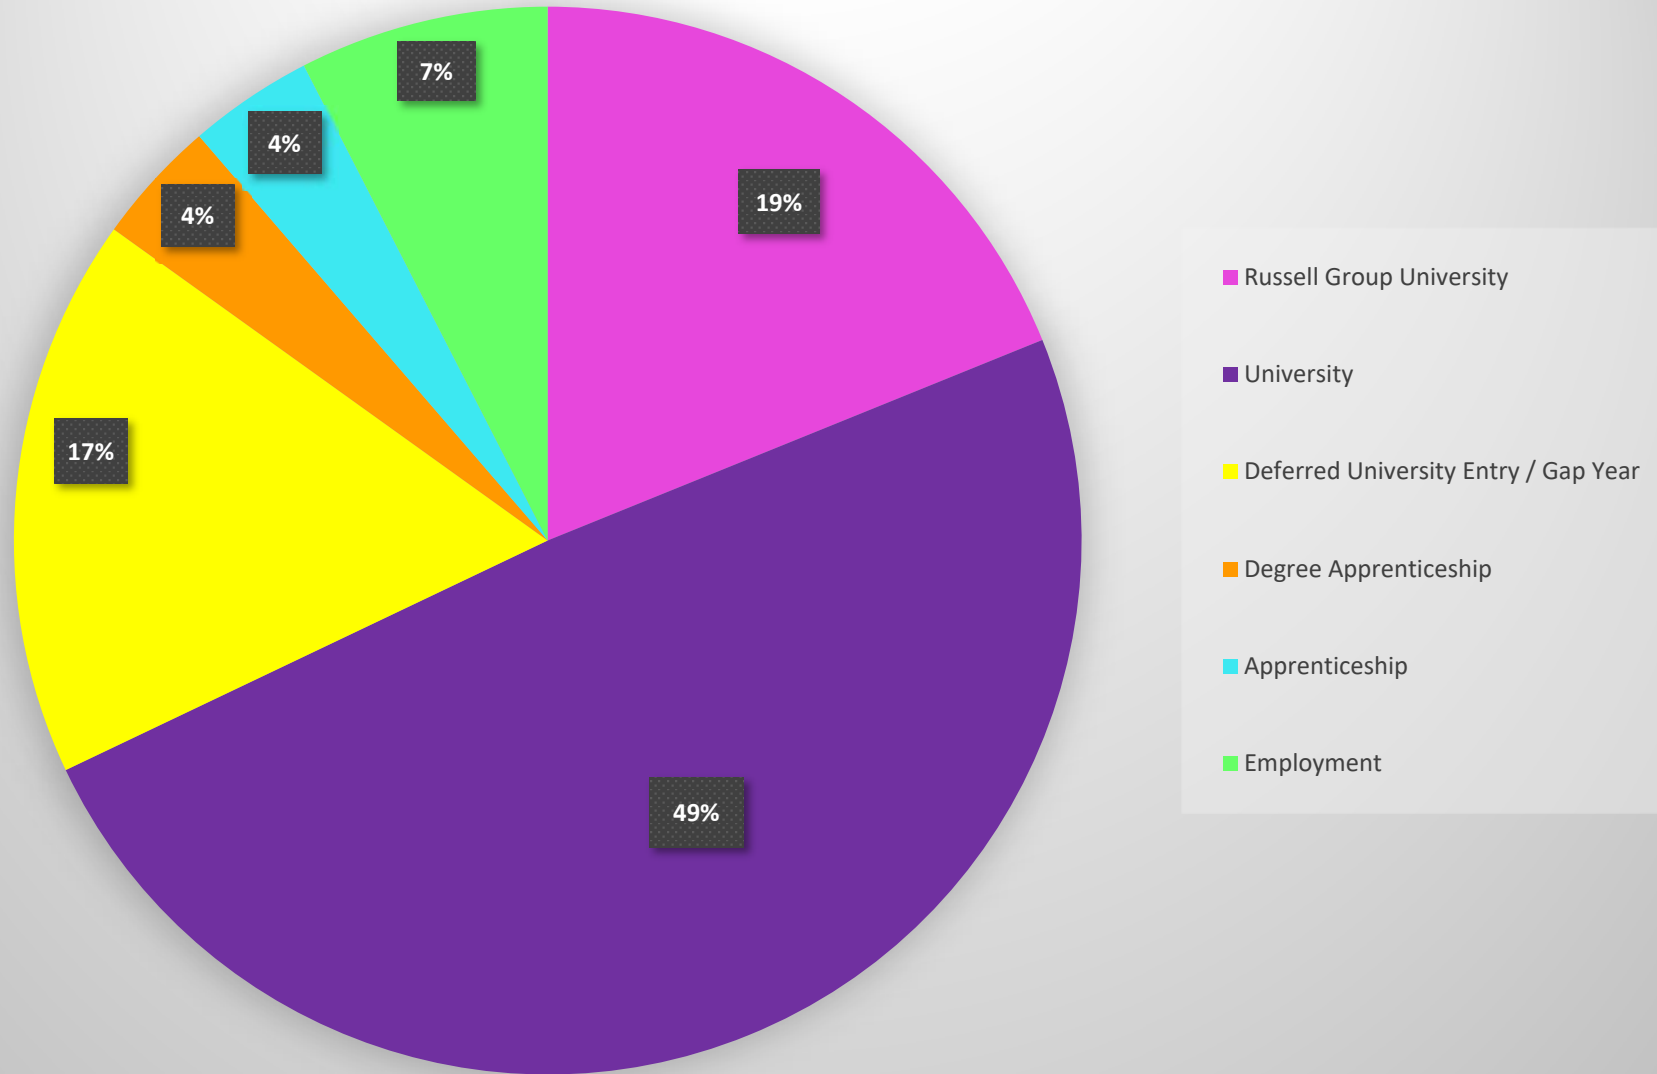

Leavers Destinations 2018

University degree courses studied

A-Z Institution	Pathway
Aston	BSc (Hons) Biomedical Science
	BSc (Hons) Psychology & Marketing
	Foundation Programme in Science
Aberystwyth	BSc Geography
Birmingham	BA English Language
	BA English Literature & History
	MPharm Pharmacy
	BSc Mathematics
Birmingham City	BA (Hons) Education Studies
	BSc (Hons) Speech & Language Therapy
Coventry	MSc Computer Science
Derby	BA (Hons) Dance
	BA (Hons) Events Management
	MEdu Education with QTS (Primary)
Edge Hill	BSc (Hons) Ecology & Conservation
Lancaster	BSc (Hons) Biomedical Science
Middlesex	BSc (Hons) Biomedical Science
Newman	BSc (Hons) Psychology with Childhood Studies <i>2019 Entry</i>
Nottingham Trent	BA (Hons) Economics
	BA (Hons) Fashion Management
	BA (Hons) Spanish & Mandarin Chinese
	BSc (Hons) Sports Science & Coaching
	BSc (Hons) Sports Science & Exercise
	BSc (Hons) Mathematics
	BA (Hons) Media <i>2019 Entry</i>
	BSc (Hons) Real Estate Management
Plymouth	BSc (Hons) Geography
	BSc (Hons) Psychology
Salford	MEng Civil & Architectural Engineering
Sheffield	BSc Computer Science with Artificial Intelligence
	BSc Economics
	BSc Mathematics
Swansea	BSc (Hons) Zoology
Universidad Europea in Madrid	BDS Dentistry (<i>6 years</i>)
Warwick	BSc Mathematics
	BSc Mathematics & Statistics <i>2019 Entry</i>
	BSc Psychology
Worcester	BA (Hons) Initial Teacher Education with QTS (5-11)
Wolverhampton	BA (Hons) Drama